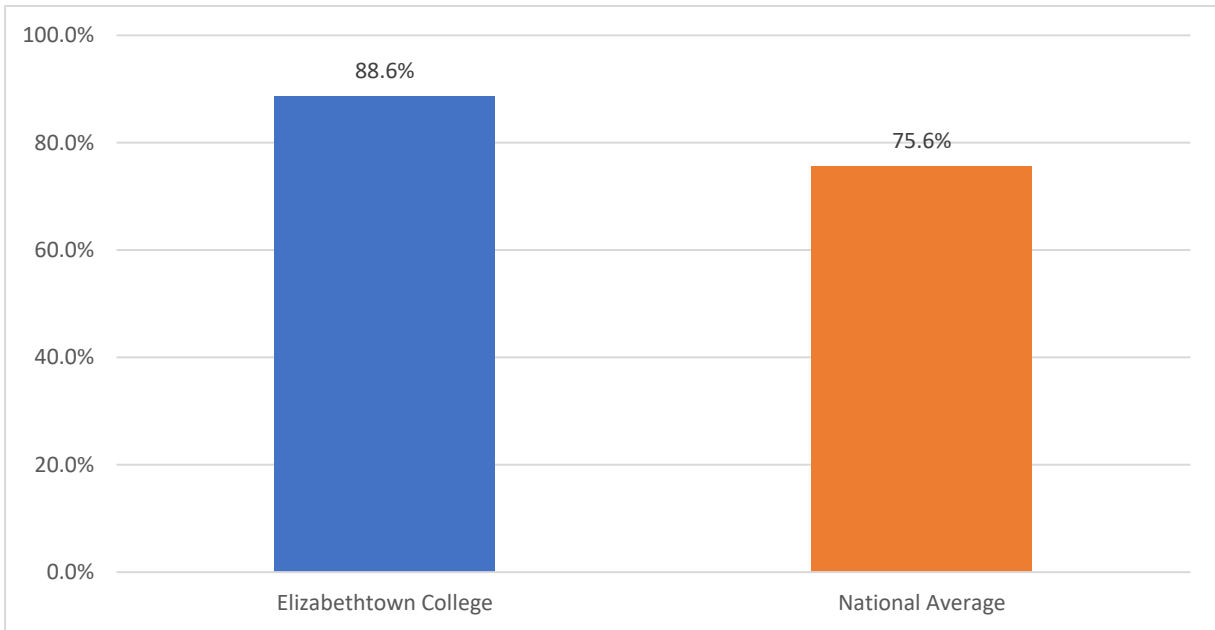

## First-Year to Sophomore Student Retention Rate 2019 Incoming-Fall Cohort (Full-time, First-time, Degree-seeking, Undergraduate students)

\* National Average = As of September 2020, the most recent national averages were prepared by NCES in December 2018 using the 2017 cohort. The national average displayed is for first-time, full-time, degree-seeking, students.