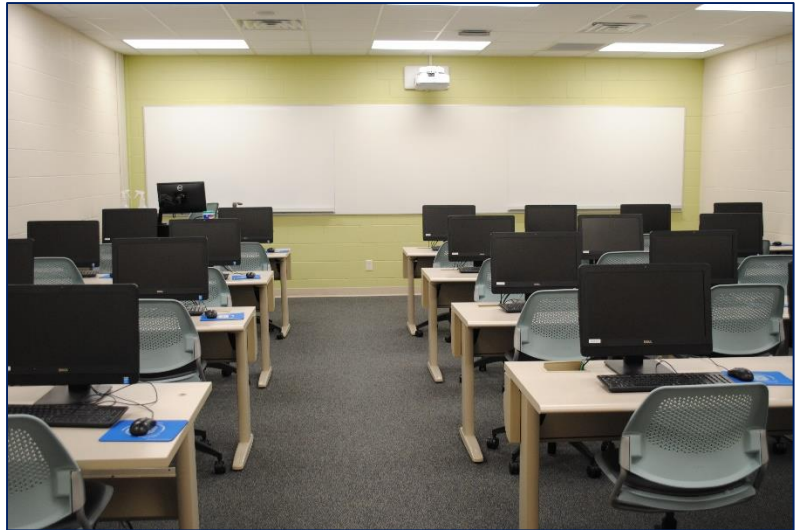

Nicarry Hall 208

“N 208 – Computer Lab”

Space Features

- ✓ Capacity: 24 persons
- ✓ Layout: classroom style with tables and chairs (fixed)
- ✓ White Board (2)
- ✓ Computers (24 PCs)
- ✓ Printer (1)
- ✓ Document Camera (1)
- ✓ Door (1)
- ✓ Projector: LCD (1)
- ✓ Video Conference Capable
- ✓ Connection for laptop (HDMI & VGA)
- ✓ Smart Podium (1)
- ✓ Meets all ADA Requirements