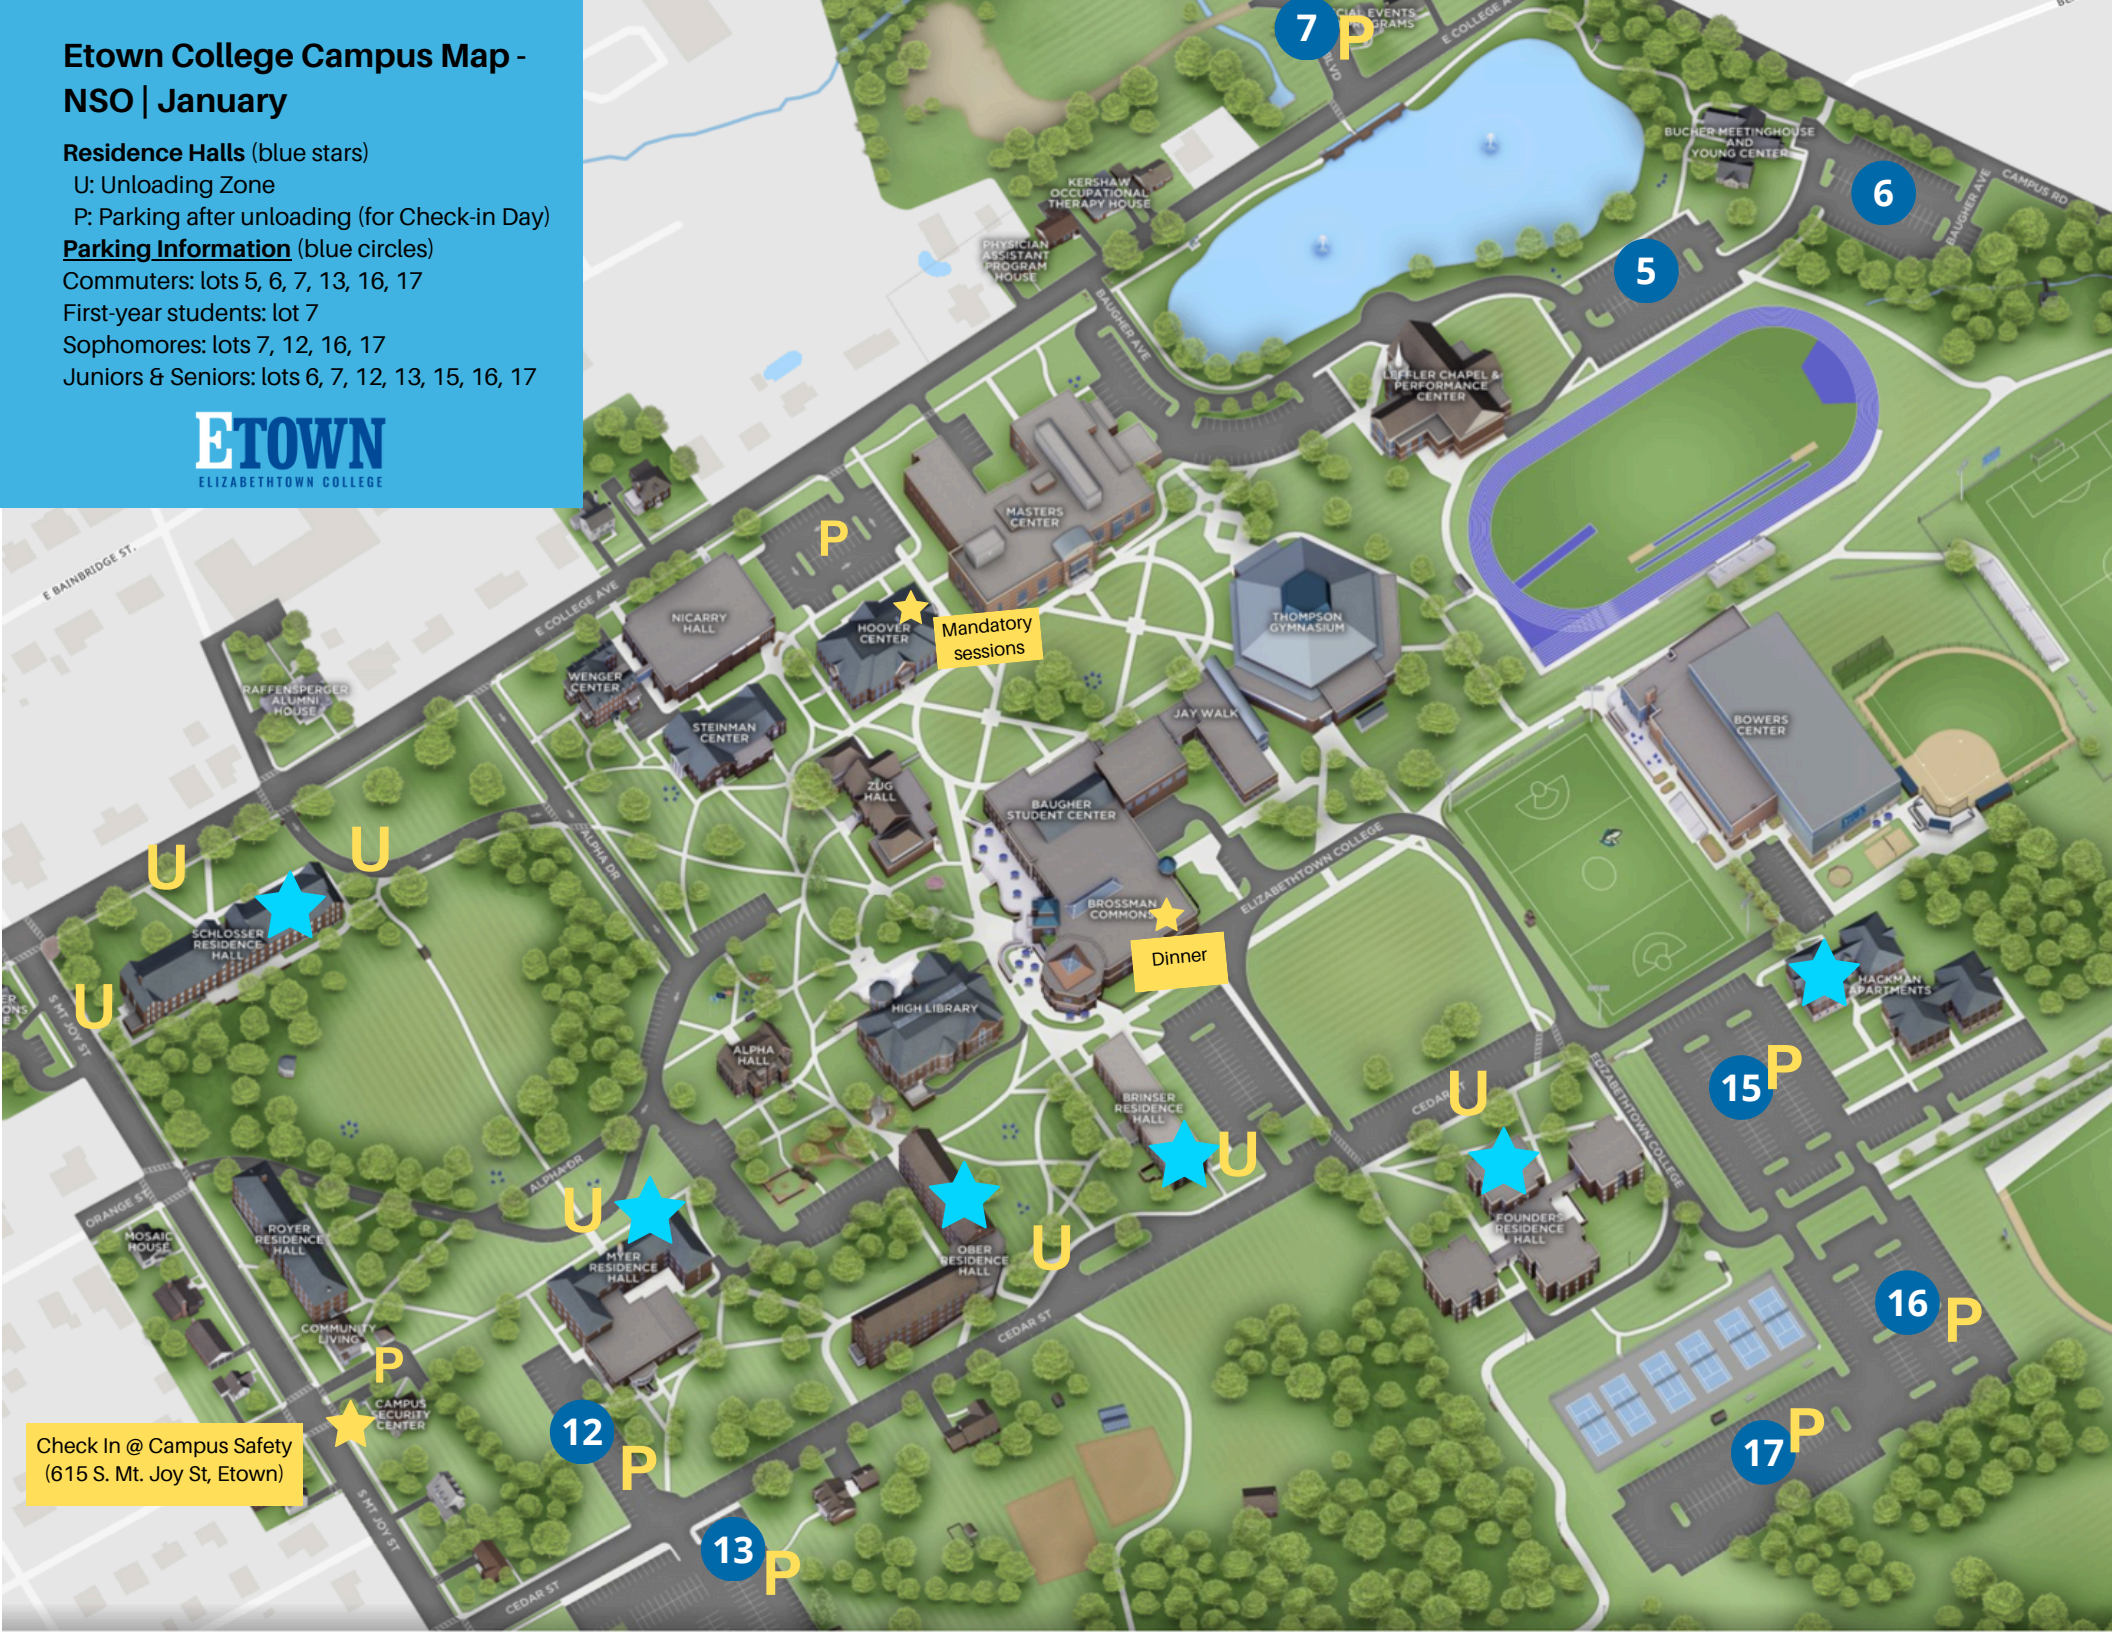

Etown College Campus Map - NSO | January

Residence Halls (blue stars)

U: Unloading Zone

P: Parking after unloading (for Check-in Day)

Parking Information (blue circles)

Commuters: lots 5, 6, 7, 13, 16, 17

First-year students: lot 7

Sophomores: lots 7, 12, 16, 17

Juniors & Seniors: lots 6, 7, 12, 13, 15, 16, 17

Check In @ Campus Safety
(615 S. Mt. Joy St, Etown)